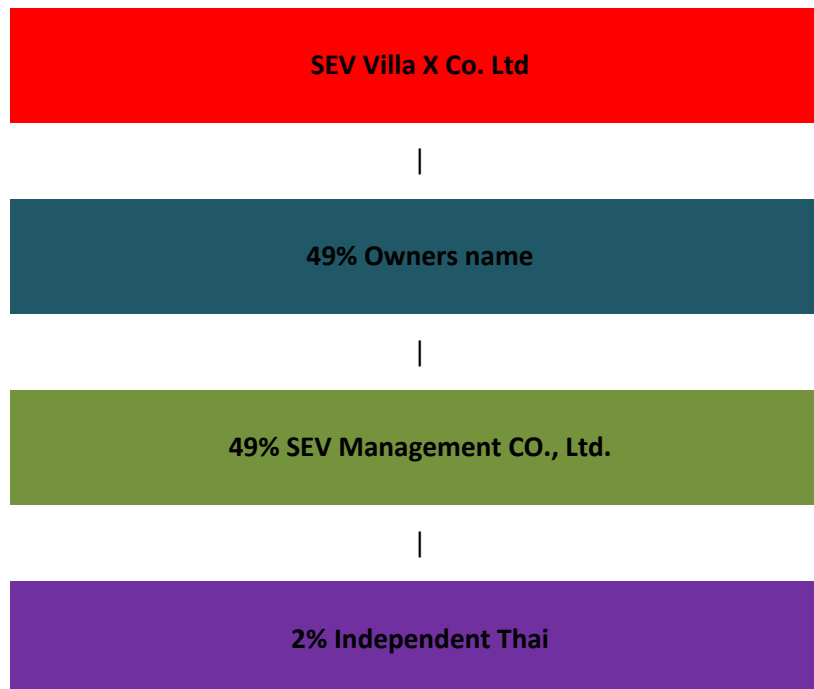

The logo for Samui Emerald Villas features a green diamond shape above the word "SAMUI" in blue, uppercase letters. Below "SAMUI" is the word "EMERALD" in a large, green, serif font. Underneath "EMERALD" is the word "villas" in a smaller, blue, lowercase font. The entire logo is centered and flanked by two horizontal green lines.

Recommended Ownership Structure

Note 1: Your land will be owned via your own Thai limited company. Each company requires 2 Thai shareholders, which we will provide in the form of the management company (as above) and a Thai individual. You are free to use your own Thai partners if you wish.

Note 2: The house may be owned directly in your own name, or in the same Thai company, whichever you prefer.

Note 3: Each plot owner will receive one ordinary share in the management company, which controls the maintenance and Home Owner Association