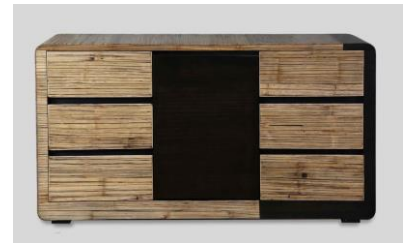

FURNITURE PACKAGE - ONE HOUSE

Code #	Description	Qty	Unit
902	Karma Bamboo Bed King size (Ebony)	1	PCS

FBT633	Karma Bedside Table(Ebony)	2	PCS

FBS712	Karma Bamboo Cabinet (Ebony)	1	PCS

--	--	--	--

FBB908	Lotus Bed King size(Brown)	1	PCS

FBB601	Bedside Table(Brown/Natural)	2	PCS

FBB602	Dresser(Brown/Natural)	1	PCS

FBB910	Zen Bed King size	1	PCS

FBB519	Bedside Table(Ebony/natural)	2	PCS

FBB512	Dresser (Ebony-Natural)	1	PCS

FBB513	Chest of Drawers (Ebony-Natural)	1	PCS

FBB520	Floor Mirror (Ebony-Natural)	1	PCS

FBT346	Eyes Colsole Table (Red-Black edge)	1	PCS

FBW509	8 Panel Bamboo Dining Table (Red-Black frame)	1	PCS
FBW303	Wave Dining Chair (Red-Black frame) available in many colour combinations	8	PCS

	Organic Coffee Table 80X160X45high (top red/body black)	1	PCS

	Organic Bench (Top red/Body black)	1	PCS

	Organic Lamp Table (Top red/Body black)	2	PCS

	Bamboo TV Caiset (Red/Black)	1	PCS